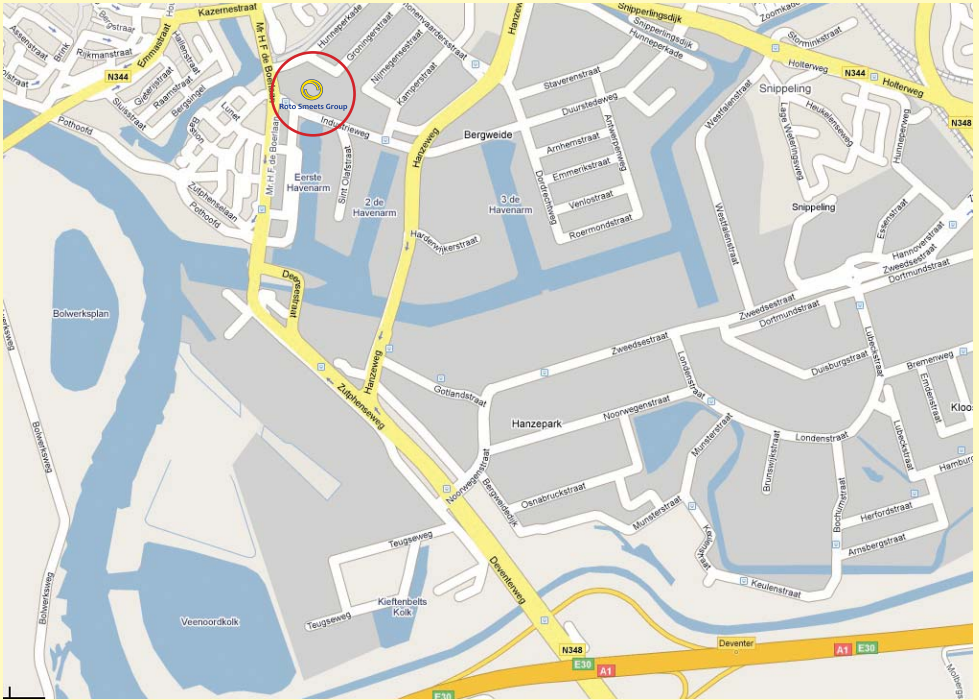

With public transport

 Take Bus 56 from Central Station to the Saxion Highschool on the 'Handelskade'. From there it is a 6 minutes walk.

 If you walk all the way from Central Station it is approx. 16 minutes.

Roto Smeets Group

Hunneperkade 4

7418 BT DEVENTER

T +31 (0)570 - 69 49 00

By car:

- Take exit 23 'Deventer' on the A1 highway.
- At the end of the exit go right, in the direction of the Centre.
- Follow signs 'Centrum'.
- When you pass the Shell petrolstation at your right hand, stay in or go to the right lane.
- Stay there while crossing the bridge and when the road makes a sharp turn to the left and right.
- At the traffic lights go straight on.
- After the following traffic lights, cross the street and take a right turn.
- You will see the entrance of Roto Smeets Group on your right side.